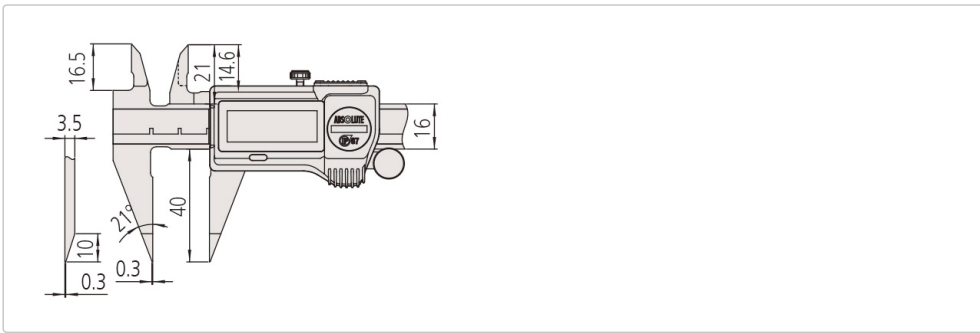

Digital ABS calipers with pointed measuring jaws

Article number: 573-721-20

Pictures

Description

These calipers with tips and extra finely ground measuring jaws offer you the following advantages:

- The measuring jaws allow you to measure in hard-to-reach places such as small grooves and grooves

specifications

Drive roller:	Yes
Limit of measurement error E MPE:	±0.001"
Limit value of the measurement deviation S MPE:	±0.002"
Max. reaction speed:	Unlimited
ORIGIN (ABS zero point):	Yes
Automobile. Shutdown after 20 minutes without function:	Yes
Low voltage alarm:	Yes
Data output:	Yes
Features:	precision measuring tips
Battery life:	Approx. 5 years with normal use
Weight:	163g _

Dimensions

Accessories

Standard accessories:

Depth measuring bridge for vernier calipers, 75 mm wide

75 mm width for 100, 150, 200 mm measuring range

050083-10
RRP: € 58.00 *

Depth measuring bridge for vernier calipers

100 mm width for 100, 150, 200 mm measuring range

050084-10
RRP: € 65.00 *

spare Parts

Consumables:

Battery SR-44 1.5V
938882