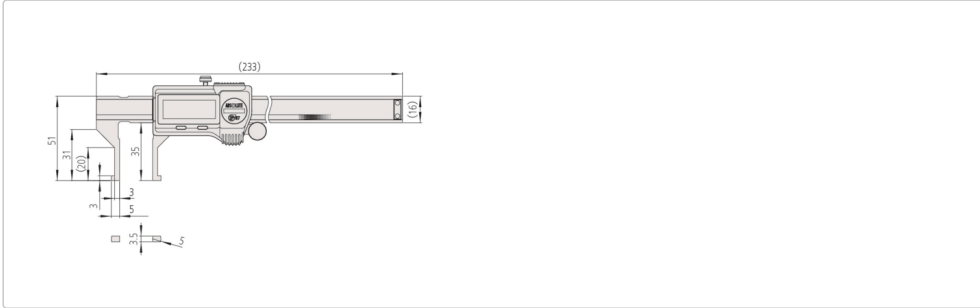

### Pictures

### Description

A waterproof Mitutoyo digital caliper suitable for use in the presence of coolant or cutting oil. Equipped with blade measuring surfaces for internal measurement. ABSOLUTE system for error-free, high-speed measurement. Digimatic data output.

### Dimensions