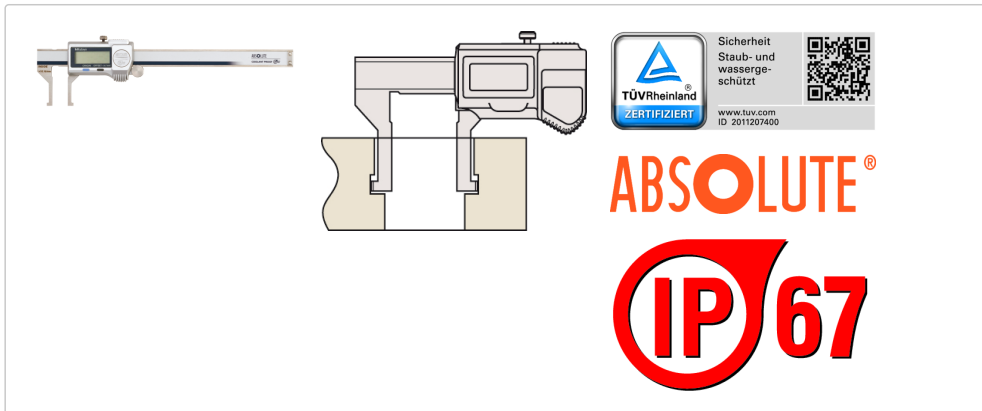

## Digital ABS internal caliper

Article number: 573-745-20

### Description

A waterproof Mitutoyo digital caliper suitable for use in the presence of coolant or cutting oil. Equipped with blade measuring surfaces for internal measurement. ABSOLUTE system for error-free, high-speed measurement. Digimatic data output.