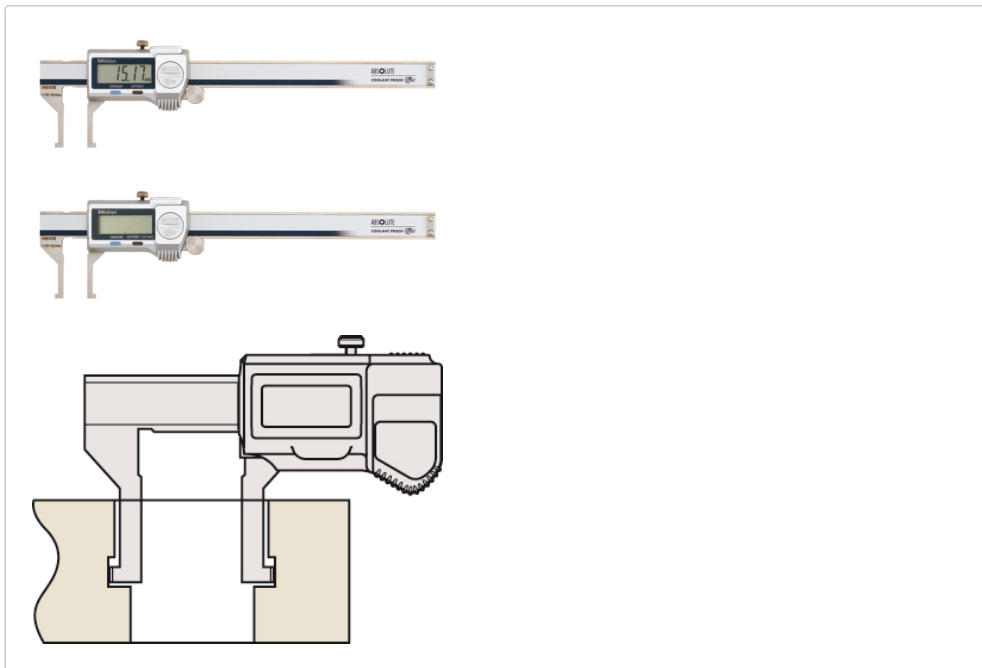

## Digital ABS internal caliper

Article number: 573-745-20

### Pictures

### Description

A waterproof Mitutoyo digital caliper suitable for use in the presence of coolant or cutting oil. Equipped with blade measuring surfaces for internal measurement. ABSOLUTE system for error-free, high-speed measurement. Digimatic data output.

### Dimensions