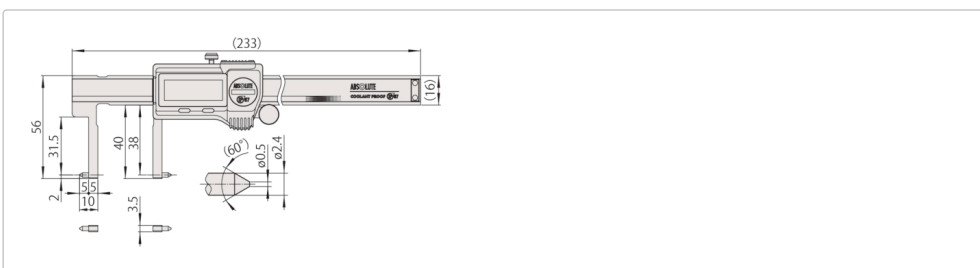

Digital ABS internal caliper, point measurement

Article number: 573-746-20

Pictures

Description

A waterproof Mitutoyo digital caliper suitable for use in the presence of coolant or cutting oil. Equipped with blade measuring surfaces for internal measurement. ABSOLUTE system for error-free, high-speed measurement. Digimatic data output.

specifications

Drive roller:	Yes
Limit value of the measurement deviation S	±0.0015"
MPE:	
Max. reaction speed:	Unlimited
ORIGIN (ABS zero point):	Yes
OFFSET*:	0.4"
Automobile. Shutdown after 20 minutes without function:	Yes
Low voltage alarm:	Yes
Data output:	Yes
Battery life:	Approx. 5 years with normal use
Weight:	157g _

Dimensions

Accessories

ACCESSORIES**Special accessories:**

**Digimatic Leitung, Datentaste, IP
1m, Messschieber Modell**
05CZA624
UVP: 98,00 €*

**Digimatic Leitung, Datentaste, IP
2m, Messschieber Modell**
05CZA625
UVP: 104,00 €*