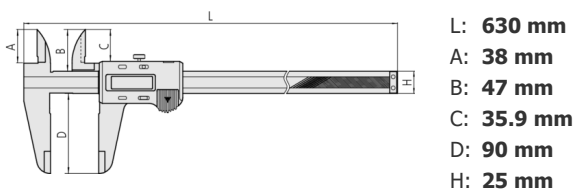

Mitutoyo

Digital ABS Caliper

Item number: 500-500-10

Images

Description

This digimatic caliper allows you to take reliable measurements and offers you the following benefits:

- It has a robust design (6 x 25 mm beam) for large measuring ranges.
- ABSOLUTE System delivers reliable measurements.
- The slider provides smooth, stable and comfortable operation.
- Character height: 10 mm

Features

Range:	0 - 450 mm
Max. Permissible Error E MPE:	±0,05 mm
Max. Permissible Error S MPE:	±0,07 mm
Digital step:	0,01 mm
Max. response speed:	Unlimited
Display:	LCD, character height 10 mm
ORIGIN (ABS-Zero):	Yes
ON/OFF:	Yes
Low voltage alarm:	Yes
Data output:	Yes
Battery life:	Approx. 20000 hours
Mass:	1170 g

Dimensions

Accessories

Optional accessories:

**Digimatic Cable, Straight, Data Button,
1m
959149**

Suggested retail price: **47.00 €***

**Digimatic Cable, Straight, Data Button,
2m
959150**

Suggested retail price: **55.00 €***