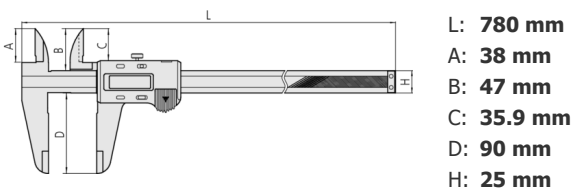

Mitutoyo

Digital ABS Caliper

Item number: 500-501-10

Images

Description

A Mitutoyo digital caliper equipped with standard outside and inside jaws. Hardened stainless steel construction and equipped with ABSOLUTE System scale for error free, high-speed measurement. SPC data output.

Features

| | |
|-------------------------------|------------------------------------|
| Range: | 0 - 600 mm |
| Max. Permissible Error E MPE: | ±0,05 mm |
| Max. Permissible Error S MPE: | ±0,07 mm |
| Digital step: | 0,01 mm |
| Max. response speed: | Unlimited |
| Display: | LCD, character height 10 mm |
| ORIGIN (ABS-Zero): | Yes |
| ON/OFF: | Yes |
| Low voltage alarm: | Yes |
| Data output: | Yes |
| Battery life: | Approx. 20000 hours |
| Mass: | 1350 g |

Dimensions

Accessories

Optional accessories:

**Digimatic Cable, Straight, Data Button,
1m**
959149

Suggested retail price: **47.00 €***

**Digimatic Cable, Straight, Data Button,
2m**
959150

Suggested retail price: **55.00 €***