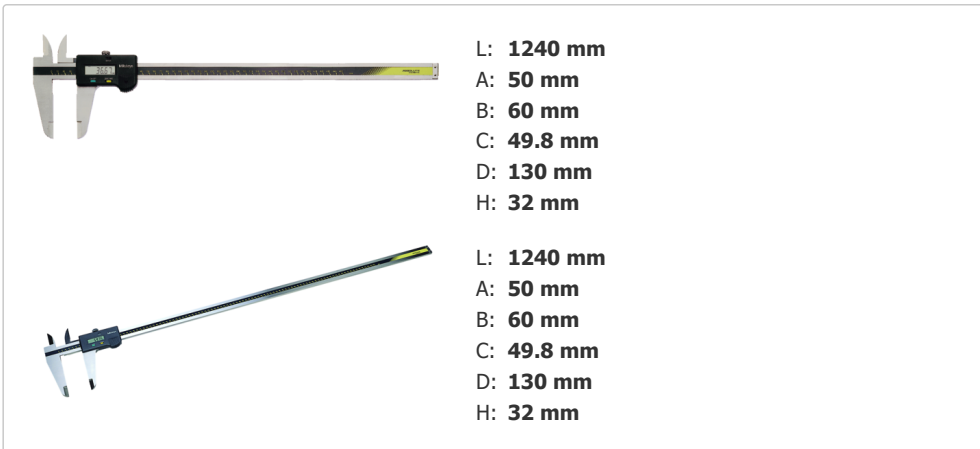

Mitutoyo

Digital ABS Caliper

Item number: 500-502-10

Images

Description

This digimatic caliper allows you to take reliable measurements and offers you the following benefits:

- It has a robust design (6 x 25 mm beam) for large measuring ranges.
- ABSOLUTE System delivers reliable measurements.
- The slider provides smooth, stable and comfortable operation.
- Character height: 10 mm

Features

Range:	0 - 1000 mm
Max. Permissible Error E MPE:	±0,07 mm
Max. Permissible Error S MPE:	±0,09 mm
Digital step:	0,01 mm
Max. response speed:	Unlimited
Display:	LCD, character height 10 mm
ORIGIN (ABS-Zero):	Yes
ON/OFF:	Yes
Low voltage alarm:	Yes
Data output:	Yes
Battery life:	Approx. 20000 hours
Mass:	3300 g

Dimensions

Accessories

Optional accessories:

**Digimatic Cable, Straight, Data Button,
1m
959149**

Suggested retail price: **47.00 €***

**Digimatic Cable, Straight, Data Button,
2m
959150**

Suggested retail price: **55.00 €***