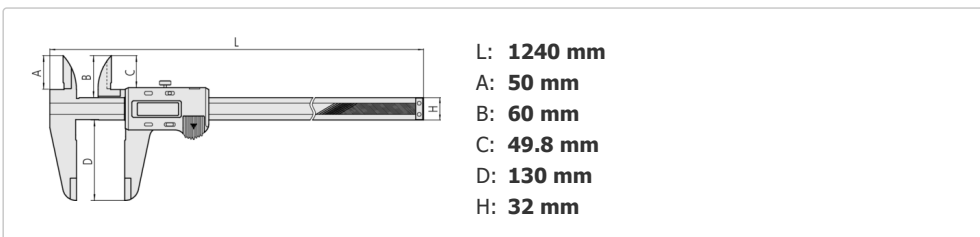

Dimensions