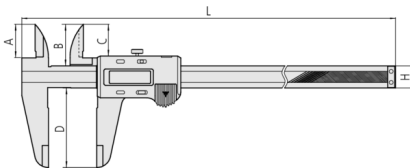

Mitutoyo

Digital ABS Caliper

Item number: 500-506-10

ABSOLUTE®

Images

L: **780 mm mm**
 A: **38 mm**
 B: **47 mm**
 C: **35.9 mm**
 D: **90 mm**
 H: **25 mm**

L: **780 mm mm**
 A: **38 mm**
 B: **47 mm**
 C: **35.9 mm**
 D: **90 mm**
 H: **25 mm**

Description

A Mitutoyo digital caliper equipped with standard outside and inside jaws. Hardened stainless steel construction and equipped with ABSOLUTE System scale for error free, high-speed measurement. SPC data output.

Dimensions

L: **780 mm mm**
 A: **38 mm**
 B: **47 mm**
 C: **35.9 mm**
 D: **90 mm**
 H: **25 mm**

Accessories

Optional accessories:

**Digimatic Cable, Straight, Data Button,
1m**
959149

Suggested retail price: **513.00 SEK**