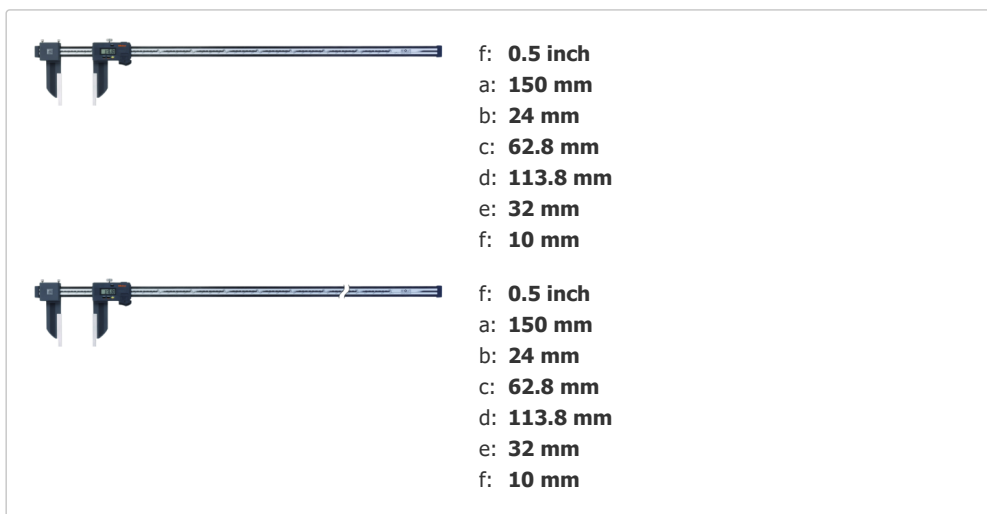

Images

Description

A Mitutoyo waterproof digital caliper suitable for use in the presence of coolant or cutting oil. Lightweight, carbon-fibre construction for easy handling and equipped with plain stainless-steel jaws. ABSOLUTE System scale for error free, high-speed measurement. SPC data output.

Features

DATA (output with cable) / HOLD (display value):	Yes
Inside measuring from:	25.5 mm/1,004"
Max. Permissible Error E MPE:	±0,004"
Max. Permissible Error S MPE:	±0,004"
Max. response speed:	Unlimited
ORIGIN (ABS-Zero):	Yes
OFFSET:	0.5"
Low voltage alarm:	Yes
Data output:	Yes
Battery life:	Approx. 5000 hours
Mass:	2160 g

Dimensions