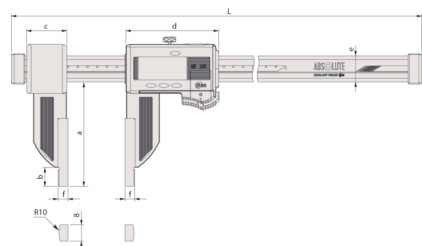

## Digital ABS Carbon Fibre Caliper

Item number: 552-315-10

### Description

A Mitutoyo waterproof digital caliper suitable for use in the presence of coolant or cutting oil. Lightweight, carbon-fibre construction for easy handling and equipped with plain stainless-steel jaws. ABSOLUTE System scale for error free, high-speed measurement. SPC data output.

### Features

DATA (output with cable) / HOLD (display value):	<b>Yes</b>
Inside measuring from:	<b>25.5 mm/1,004"</b>
Max. Permissible Error E MPE:	<b>±0,004"</b>
Max. Permissible Error S MPE:	<b>±0,004"</b>
Max. response speed:	<b>Unlimited</b>
ORIGIN (ABS-Zero):	<b>Yes</b>
OFFSET:	<b>0.5"</b>
Low voltage alarm:	<b>Yes</b>
Data output:	<b>Yes</b>
Battery life:	<b>Approx. 5000 hours</b>
Mass:	<b>2160 g</b>

### Dimensions

f: **0.5 inch**  
 a: **150 mm**  
 b: **24 mm**  
 c: **62.8 mm**  
 d: **113.8 mm**  
 e: **32 mm**  
 f: **10 mm**