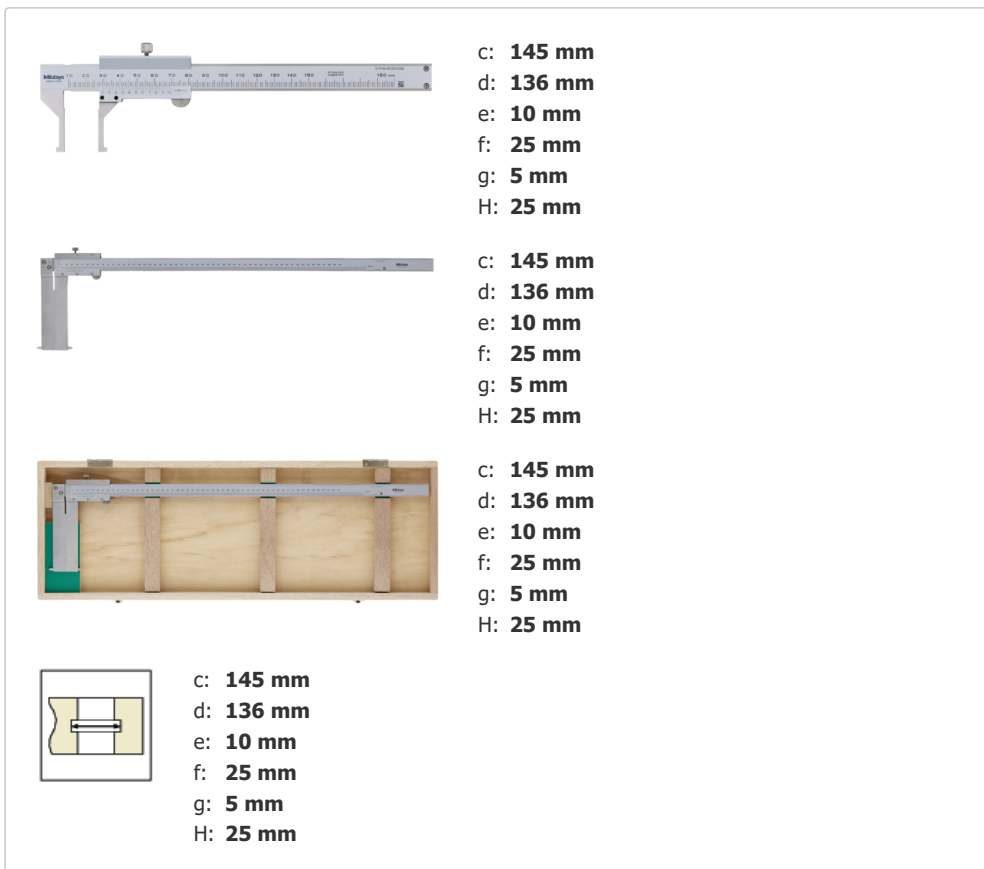

Vernier Point Jaw Inside Caliper

Item number: 536-149

Images

Description

Caliper with outside angled tips

Features

Max. Permissible Error S MPE:	±0,12 mm
Graduation:	0,05 mm
Mass:	1430 g

Dimensions