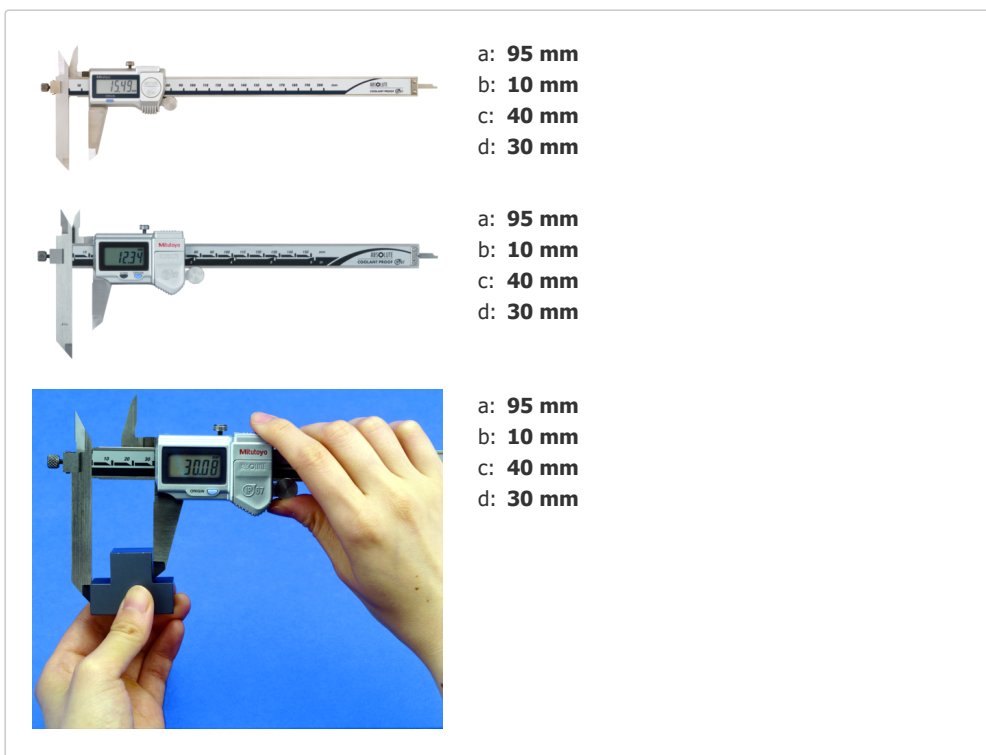

## Digital ABS Offset Caliper, IP67

Item number: 573-701-20

### Description

A Mitutoyo waterproof digital caliper suitable for use in the presence of coolant or cutting oil. Equipped with special offset-style jaws. ABSOLUTE System scale for error free, high-speed measurement. SPC data output.